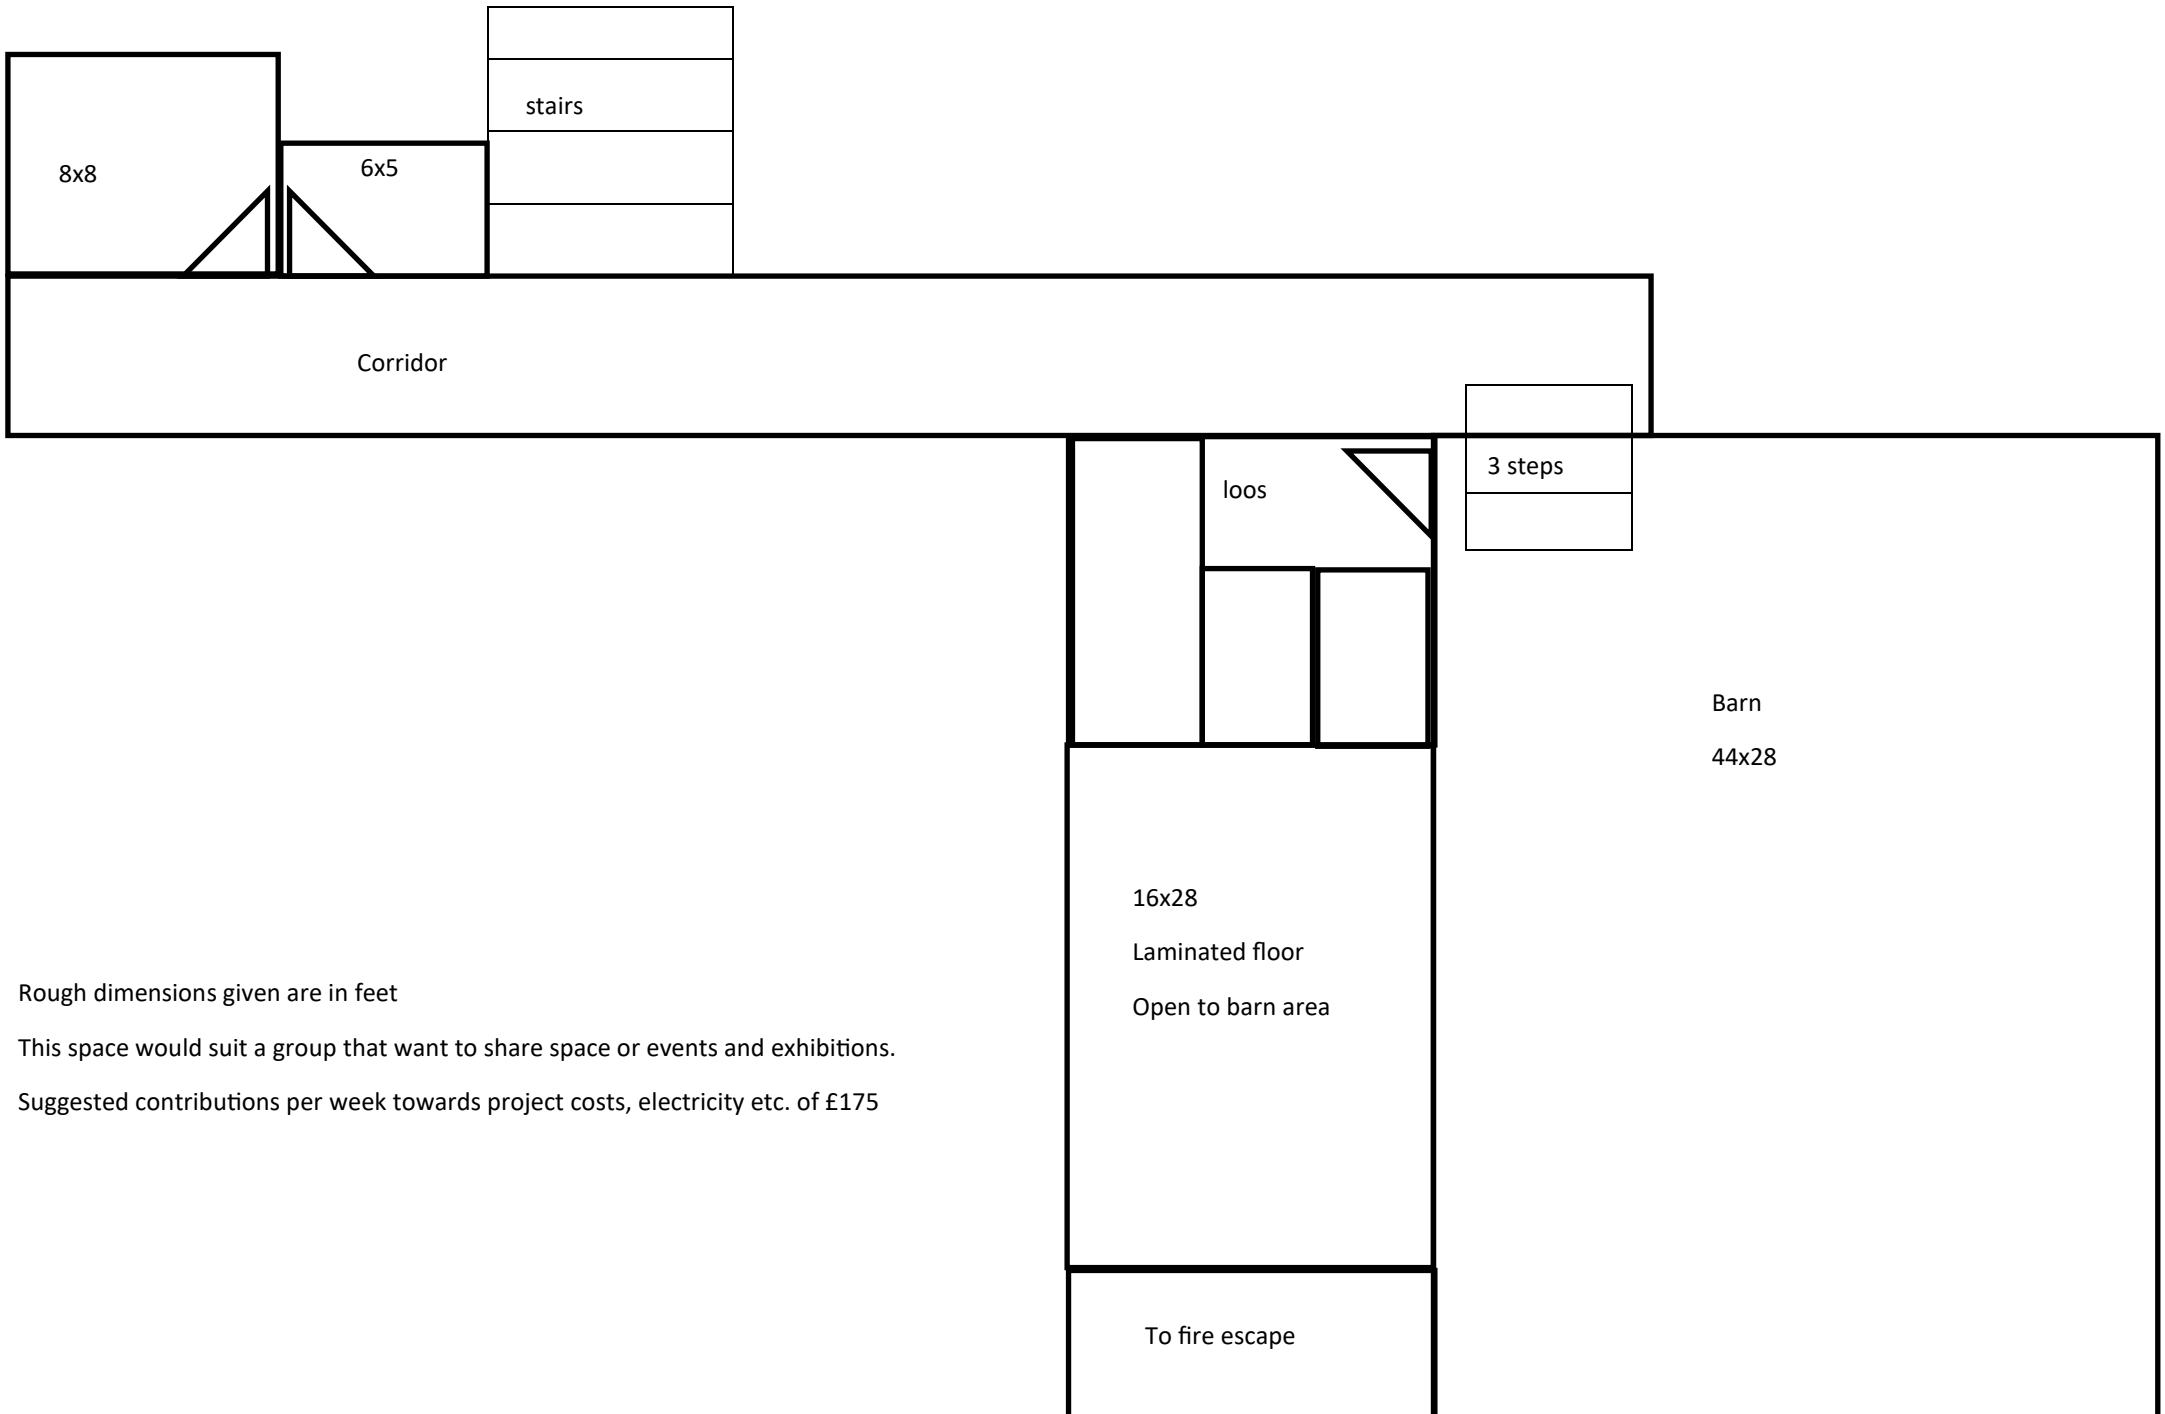

# First Floor

# Second Floor

Rough dimensions given are in feet

This space would suit a group that want to share space or events and exhibitions.

Suggested contributions per week towards project costs, electricity etc. of £175