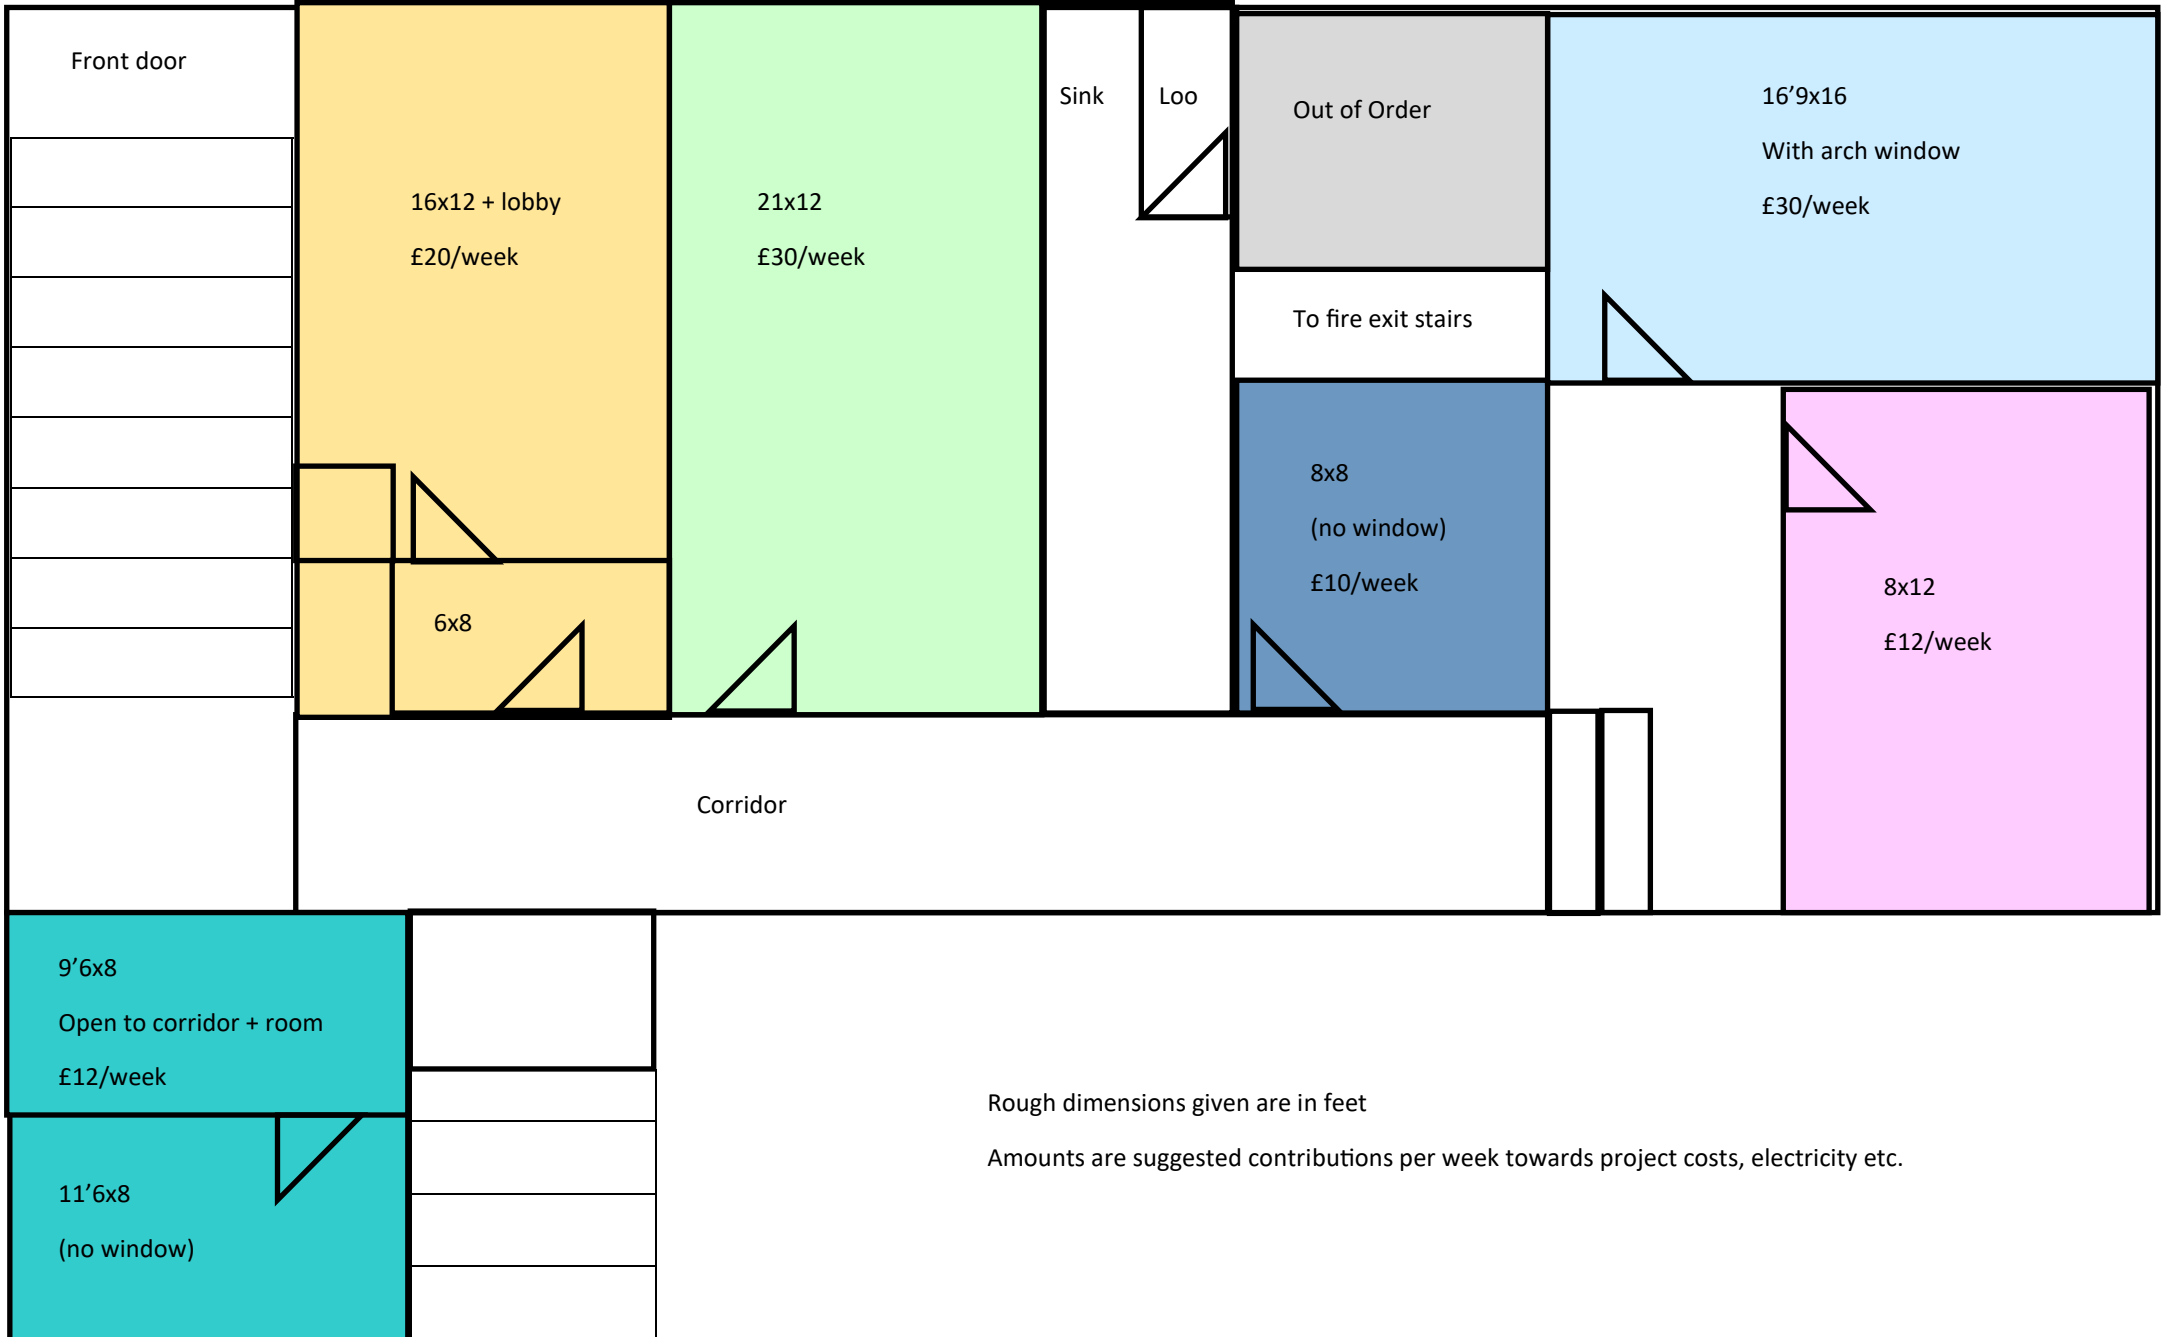

# First Floor

# Second Floor

Rough dimensions given are in feet

This space would suit a group that want to share space or events and exhibitions.

Suggested contributions per week towards project costs, electricity etc. of £175